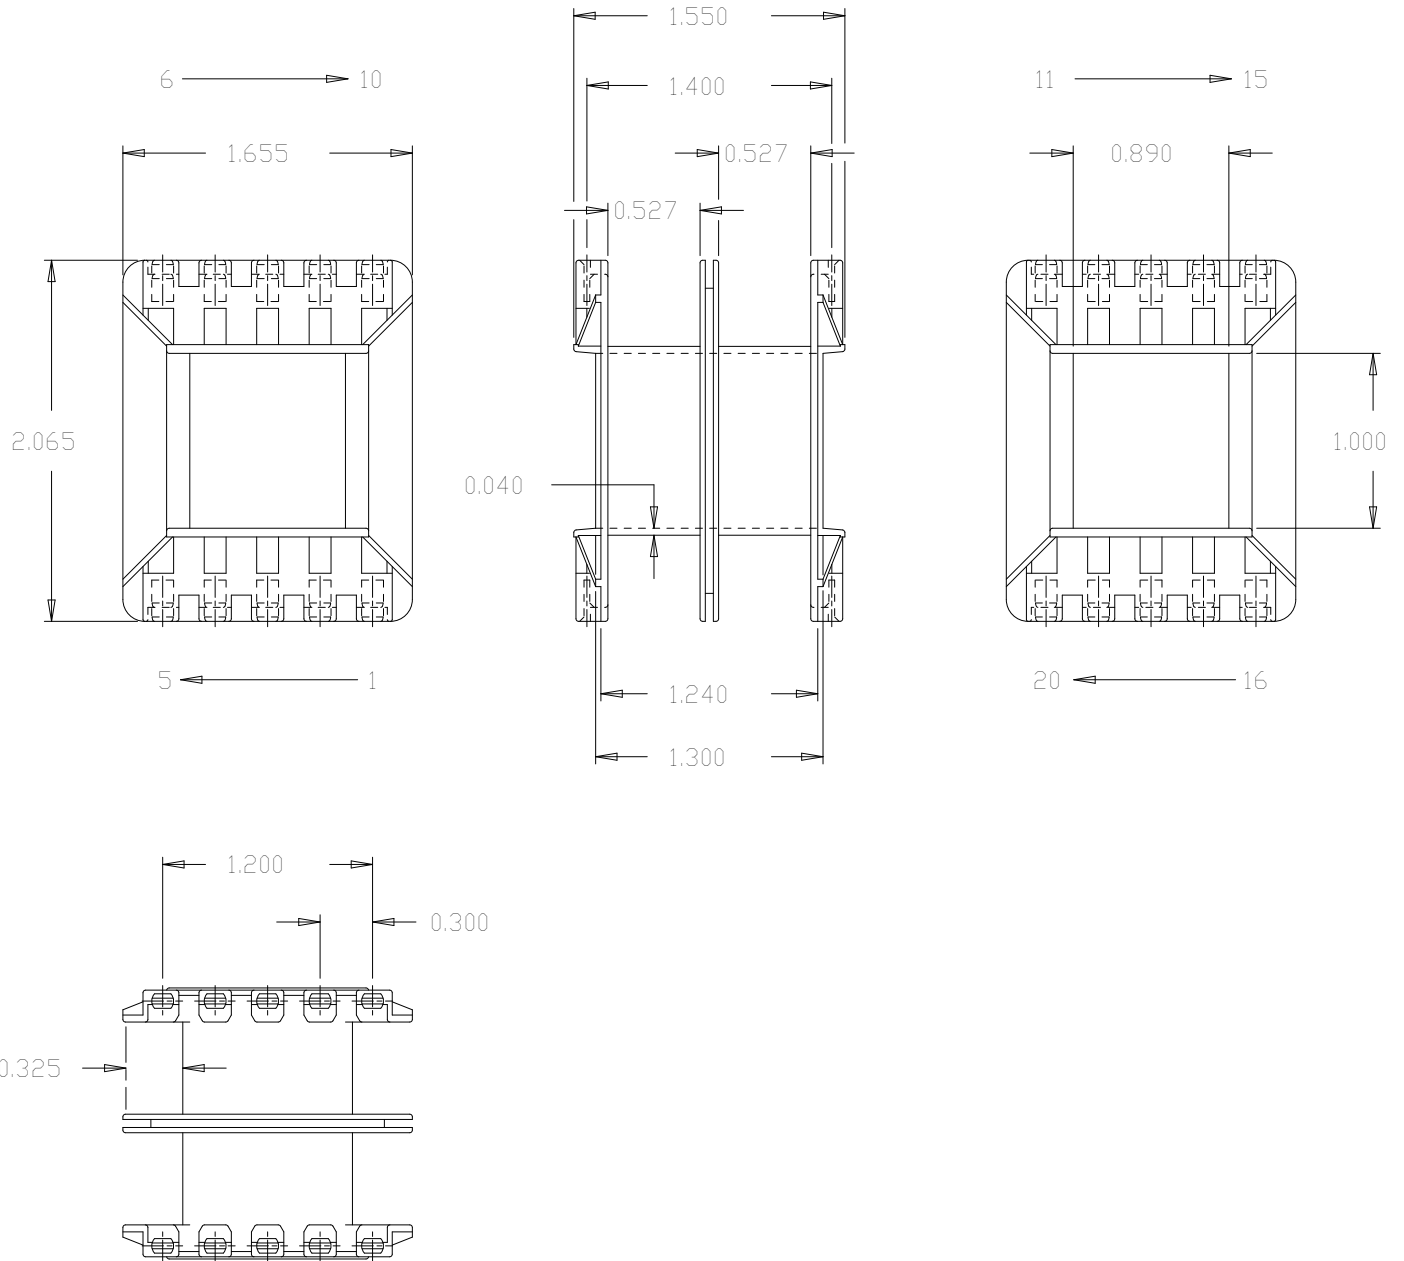

Part No. A47103-GGGG

147 x 1 Shrouded Double Section

'A' Range Bobbin

Dimensions in inches.